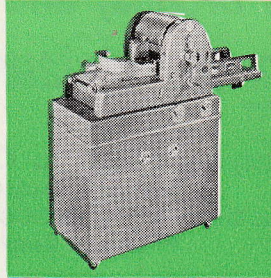

Roto-grip feed
Universal stencil clamp
Calibrated basic scales
Vertical copy adjustment
Lateral copy adjustment
Copy leveler control
Paper positioning control

***Model 450:** For extra-heavy duty, close registration and systems paper work in any quantity. 500-sheet capacity. Motor- or hand-driven.

***Model 440:** For moderately heavy and fast short runs. Semi-automatic ink distribution. Capacity, 250 sheets. Motor- or hand-driven.

***Model 430:** Similar to Model 420 but has convenience of semi-automatic inking and closed cylinder for smooth, quiet duplication. 125-sheet capacity. It is manually operated.

***Model 420:** The lowest priced mimeograph with exclusive *Flexamatic Control*. Produces excellent color work. It has integral brush inking system, open cylinder. 125-sheet capacity. For manual operation.

Model 90: A time-proved favorite, simple to use. Capacity, 100 sheets.

Model 410: High quality at low price. Full-size duplicating area. Sturdy.

For use with all makes of suitable stencil duplicating products.