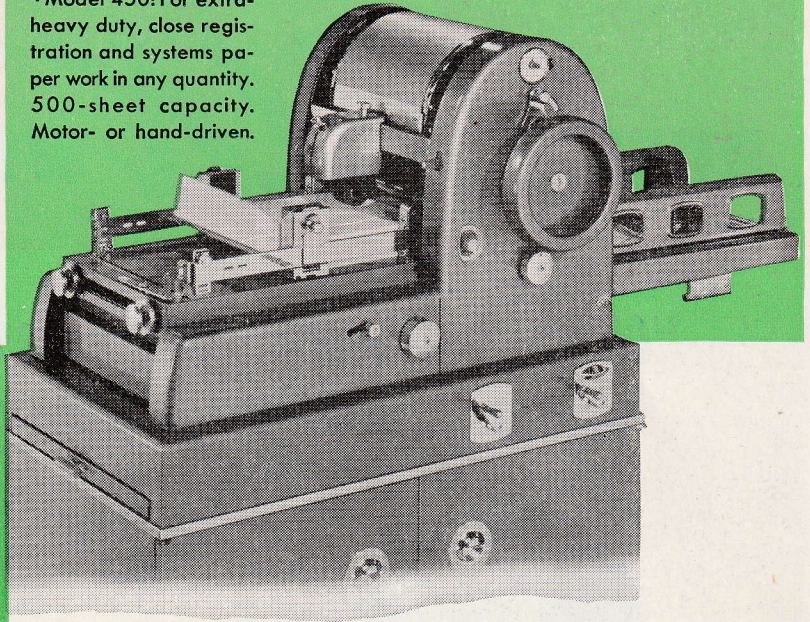

Roto-grip feed
Universal stencil clamp
Calibrated basic scales
Vertical copy adjustment
Lateral copy adjustment
Copy leveler control
Paper positioning control

***Model 450:** For extra-heavy duty, close registration and systems paper work in any quantity. 500-sheet capacity. Motor- or hand-driven.

***Model 440:** For moderately heavy and fast short runs. Semi-automatic ink distribution. Capacity, 250 sheets. Motor- or hand-driven.

***Model 430:** Similar to Model 420 but has convenience of semi-automatic inking and closed cylinder for smooth, quiet duplication. 125-sheet capacity. It is manually operated.

***Model 420:** The lowest priced mimeograph with exclusive *Flexamatic Control*. Produces excellent color work. It has integral brush inking system, open cylinder. 125-sheet capacity. For manual operation.

Model 90: A time-proved favorite, simple to use. Capacity, 100 sheets.

Model 410: High quality at low price. Full-size duplicating area. Sturdy.

For use with all makes of suitable stencil duplicating products.