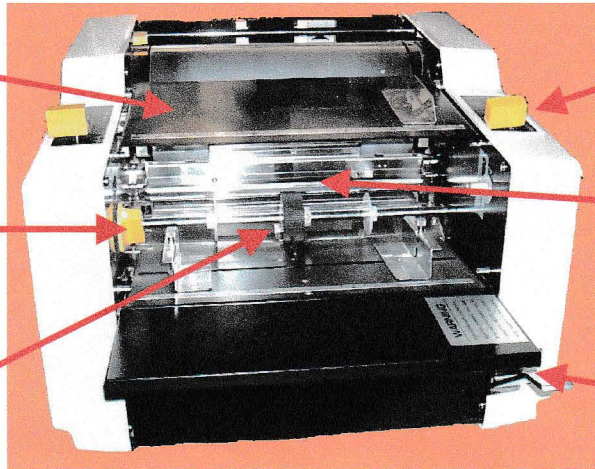

### *Feature packed*

Loading tray ensures fast, wrinkle-free loading of masters

Dial-set copy counter stops machine when desired number of copies is reached

Single roll feed system guarantees single-sheet feeding of thin papers to card stock

One lever loads master on cylinder, starts or stops printing and disengages master

No pour fluid system meters fluid directly from container

Combined motor switch and pressure control ensures uniform copies and prevents damage to impression roller