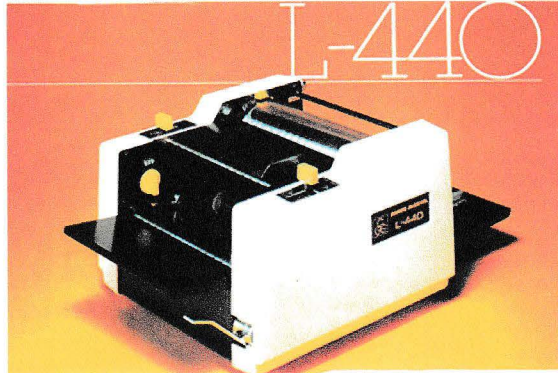

RONEO ALCATEL

Liquid Duplicator

This liquid duplicator offers the same fast, reliable and low cost copying method proven by decades of use in schools, updated with modern design and conveniences, from the world leader in communications technology.

Feature packed

Loading tray ensures fast, wrinkle-free loading of masters

Dial-set copy counter stops machine when desired number of copies is reached

Single roll feed system guarantees single-sheet feeding of thin papers to card stock